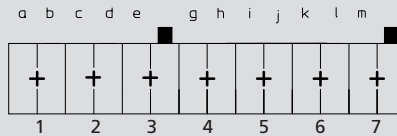

3570 07 K06

Kodierung/keying/codage: abcdeghijklm