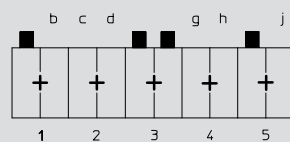

3570 05 K43

Kodierung/keying/codage: bcdghj