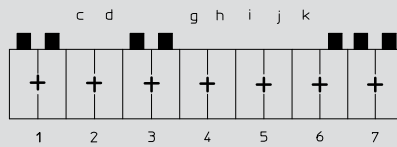

3570 07 K07

Kodierung/keying/codage: cdghijk

8

8-polig
8 poles
8 pôles