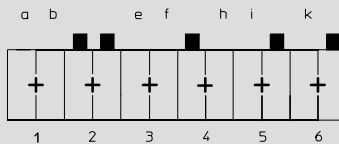

3570 06 K36

Kodierung/keying/codage: abefhik