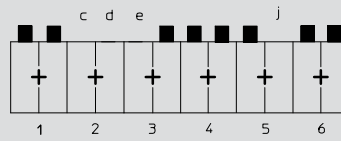

6

6-polig (Fortsetzung)
6 poles (continued)
6 pôles (suite)

3570 06 K39

Kodierung/keying/codage: cdej

7

7-polig
7 poles
7 pôles