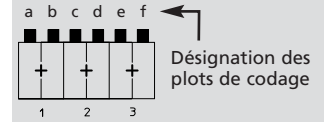

Connexion indirecte, avec réglette à broches RAST 2,5 :
Codage par plots de codage au connecteur et ouvertures correspondantes à la réglette à broches

Connexion directe, avec le board d'une carte imprimée, avec cadre de guidage RAST 2,5 (accessoire nécessaire):
Codage par plots de codage au connecteur et ouvertures correspondantes au cadre de guidage

Tous dessins vus dans le sens d'enfichage (*)

2
2-polig
2 poles
2 pôles

3570 02 K00

Kodierung/keying/codage: -

3570 02 K32

Kodierung/keying/codage: c

3570 02 K33

Kodierung/keying/codage: d

3570 02 K34

Kodierung/keying/codage: bd

3570 02 K35

Kodierung/keying/codage: ac

3570 02 K36

Kodierung/keying/codage: ad

3570 02 K37

Kodierung/keying/codage: ab

3570 02 K38

Kodierung/keying/codage: bc

3570 02 K39

Kodierung/keying/codage: cd