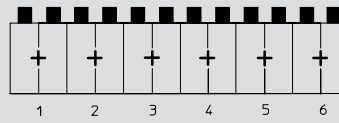

6

6-polig
6 poles
6 pôles

3570 06 K00

Kodierung/keying/codage: -