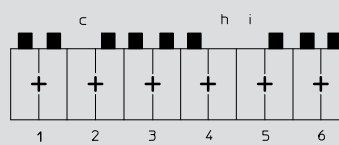

3570 06 K37

Kodierung/keying/codage: chi