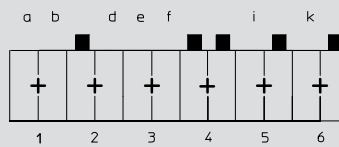

3570 06 K34

Kodierung/keying/codage: abdefik