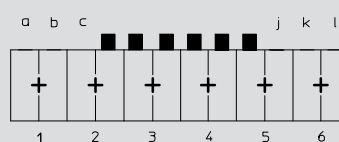

3570 06 K38

Kodierung/keying/codage: abcjkl