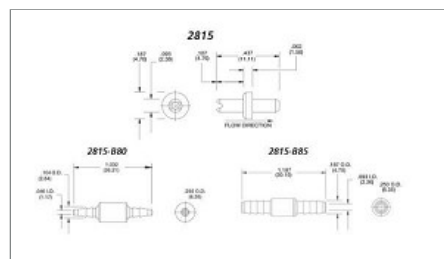

## Air Logic F-2815 Orifice Restrictors

## DESCRIPTION

- Features
  - Precision Molded
  - Miniature Size
  - Low cost
- Mounting
  - Inline Installation or 10-32 UNF Male Threads

Port Connection	Straight Port, 1/16" I.D. Tubing, 1/8" I.D. Tubing
Orifice Diameter	041, 050, 051, 071, 101, 121, 161, 201, 251, 301, 401