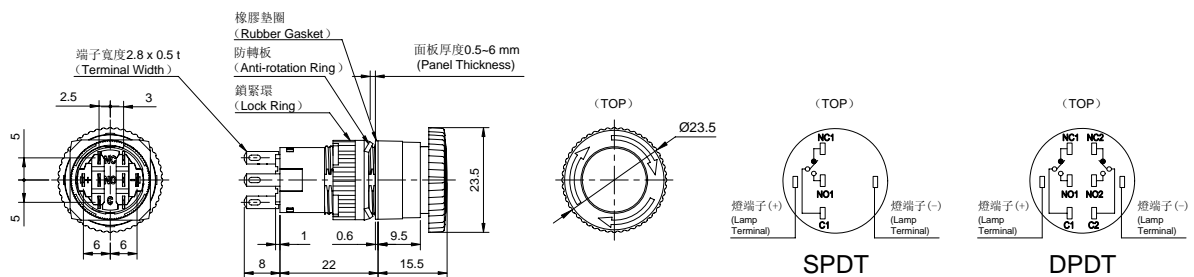

■ 外型尺寸圖 (Dimensions) (mm)