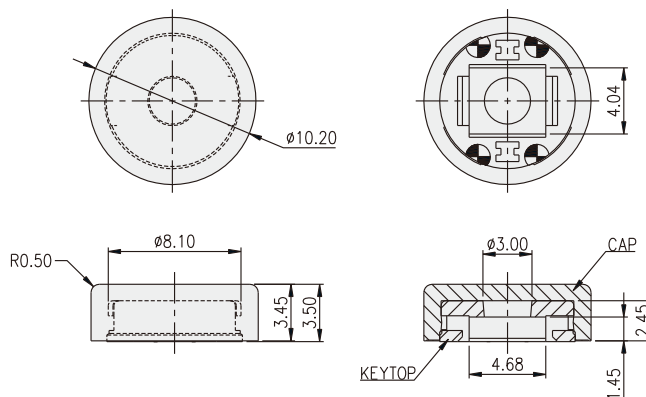

HOW TO ORDER

KTL - [ ] A [ ]

R=Round
S=Square

Color:
Y=Yellow
B=Blue
R=Red
I=Ivory
K=Black
G=Green
S=Salmon

Round 10.20mm or
Square 10.20mm

PACKAGE

<Bag>
500 pcs.

KTL-RA

KTL-SA