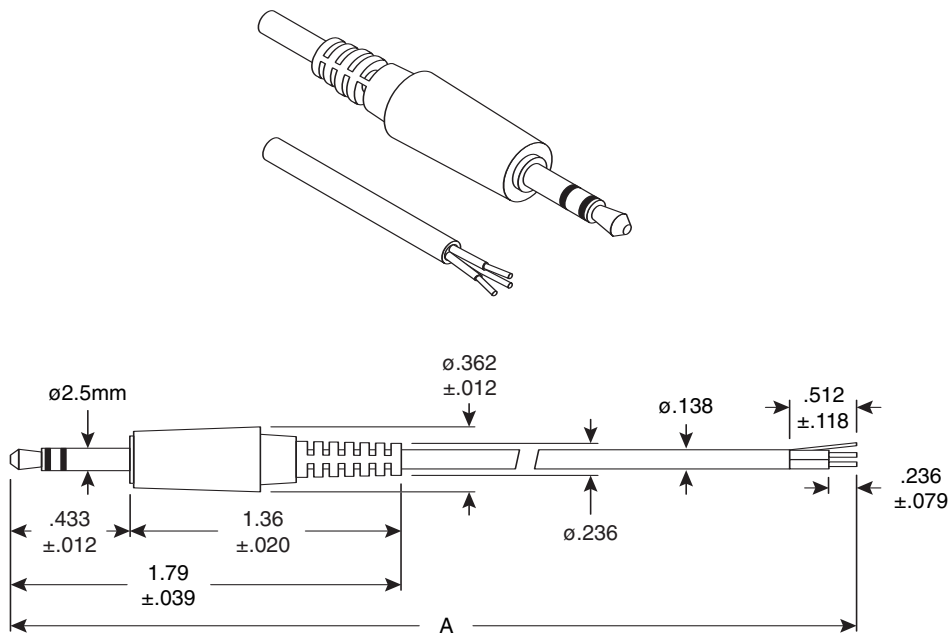

Stereo Plug Cable Assemblies

172-2204, 172-2214, 172-2234, 172-2304

Stereo Plug Cable Assemblies

DIMENSIONS: IN
(Except where noted.)

SPECIFICATIONS

Type:	2.5mm Stereo Plug, Stripped & Tinned, Shielded
Temperature:	60°C
Voltage Rating:	24VDC
Conductor:	26AWG (.12mm x 10) Copper Wire with PVC Jacket
Shield:	.12mm x 30 Wrapped Copper Wire
Plug:	Brass
Tip Insulator:	ABS
Body & Jacket:	PVC
Wire Color Coding:	Plug Tip (White), Ring (Red), Sleeve (Shielding)

Mouser Stock No.	Color	Length (A)
172-2234	Black	36
172-2204	Black	72
172-2214	Black	120
172-2304	Gray	72

Date Last Revised: 4-6-05

Available from Mouser Electronics
1-800-346-6873
www.mouser.com

KC-300318