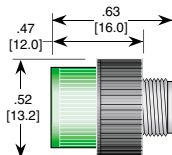

15/32" Relampable Panel LED Lamps

15/32" (11.7mm) Mtg. Dia. Front Mount with T1-3/4" Midget Flange LED

(Meets MIL Spec MIL-L-3661B)

Series

MFS470 = 1 Chip
MFS473 = 3 Chip
MFS476 = 6 Chip

MFS470 C R3K - 28V - BP

Options

BP = Bi-Polar (AC/DC)
(Black Bezel)

Lens

C = Tinted Clear
CW = Water Clear
TW = Milky White

LED Color

1 Chip (Super Intensity)

R3K = SP Red ●
O3K = SP Orange ●
Y3K = SP Yellow ●
IW2K = Inc White ○
W600 = C. White ○
G1K = UL. Green ●
AG6K = A. Green ●
B1K = SP. Blue ●

3/6 Chip (Std Intensity)

R7 = UL Red ●
R6 = HE Red ●
O6 = Orange ●
Y6 = Yellow ●
W6 = P. Yellow ●
LY6 = L. Yellow ●
G6 = HE Green ●
PG6 = P. Green ●

Std. Operating Voltage DC

2Vf (Ext. Res. Rqd.)
3.5Vf (Ext. Res. Rqd.)
3.6V
5/6V
12/14V
24V
28V
AC
120VAC

Standard

or

Lens Cap

LCD470-CX (Mil# LC12)
RM820-CX (RFI/EMI Shielded)

Lens Cap

LCF470

Lamp

F203/F206
(3-Chip/6-Chip)

Lamp

FF200

Holder

MFS470B (Mil# LH73/1)
RMM64Y0 (RFI/EMI Shielded)

Watertight

or

Lens Cap

Lens Cap Part Number		Lens Type/Color
LCD470-CR	LCD470W-CR	Clear Red ●
LCD470-CA	LCD470W-CA	Clear Orange ●
LCD470-CY	LCD470W-CY	Clear Yellow ●
LCD470-CG	LCD470W-CG	Clear Green ●
LCD470-CW	LCD470W-CW	Water Clear ○
LCD470-DW	LCD470W-DW	Diff. White ○

T1-3/4 LED Lamps

Series

FF200 = 1 Chip
F203 = 3 Chip
F206 = 6 Chip

FF200 CR3K - 28V - BP

Options

BP = Bipolar (AC/DC)
AC = AC Only

1 Chip (Super Intensity)

R3K = SP Red ●
O3K = SP Orange ●
Y3K = SP Yellow ●
IW2K = Inc White ○
W600 = C. White ○
G1K = UL. Green ●
AG6K = A. Green ●
B1K = SP. Blue ●

3/6 Chip (Std Intensity)

R7 = UL Red ●
R6 = HE Red ●
O6 = Orange ●
Y6 = Yellow ●
W6 = P. Yellow ●
LY6 = L. Yellow ●
G6 = HE Green ●
PG6 = P. Green ●

Std. Operating Voltage DC

2Vf (Ext. Res. Rqd.)
3.5Vf (Ext. Res. Rqd.)
3.6V
5/6V
12/14V
24V
28V
AC
120VAC