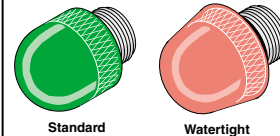

Options

BP = Bi-Polar (AC/DC)
(Black Bezel)

Lens

C = Tinted Clear
CW = Water Clear
TW = Milky White

LED Color

1 Chip (Super Intensity)

R3K = SP Red ●
O3K = SP Orange ●
Y3K = SP Yellow ●
IW2K = Inc White ○
W600 = C. White ○
G1K = UL. Green ●
AG6K = A. Green ●
B1K = SP. Blue ●

Lamp

FF200

Holder

MFS470B (Mil# LH73/1)
RMM64Y0 (RFI/EMI Shielded)

Watertight

or

Lens Cap

Lens Cap Part Number		Lens Type/Color
LCD470-CR	LCD470W-CR	Clear Red ●
LCD470-CA	LCD470W-CA	Clear Orange ●
LCD470-CY	LCD470W-CY	Clear Yellow ●
LCD470-CG	LCD470W-CG	Clear Green ●
LCD470-CW	LCD470W-CW	Water Clear ○
LCD470-DW	LCD470W-DW	Diff. White ○

T1-3/4 LED Lamps

Series

FF200 = 1 Chip
F203 = 3 Chip
F206 = 6 Chip

FF200 CR3K - 28V - BP

Options

BP = Bipolar (AC/DC)
AC = AC Only

1 Chip (Super Intensity)

R3K = SP Red ●
O3K = SP Orange ●
Y3K = SP Yellow ●
IW2K = Inc White ○
W600 = C. White ○
G1K = UL. Green ●
AG6K = A. Green ●
B1K = SP. Blue ●