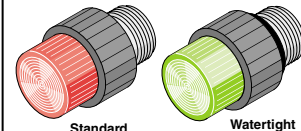

Std. Operating Voltage DC

2Vf (Ext. Res. Rqd.)
3.5Vf (Ext. Res. Rqd.)
3.6V
5/6V
12/14V
24V
28V
AC
120VAC

Lens Cap Part Number		Lens Type/Color
LCF470-CRF	LCF470W-CRF	Clear Red ●
LCF470-CAF	LCF470W-CAF	Clear Orange ●
LCF470-CYF	LCF470W-CYF	Clear Yellow ●
LCF470-CGF	LCF470W-CGF	Clear Green ●
LCF470-CWF	LCF470W-CWF	Water Clear ○
LCF470-TWF	LCF470W-TWF	Diff. White ○