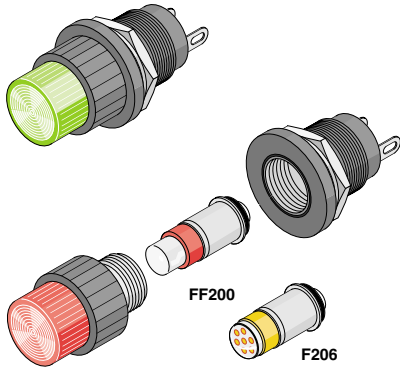

15/32" Relampable Panel LED Lamps

15/32" (11.7mm) Mtg. Dia. Front Mount with T1-3/4" Midget Flange LED

(Meets MIL Spec MIL-L-3661B)

Series

MFS470 = 1 Chip
MFS473 = 3 Chip
MFS476 = 6 Chip

MFS470 C R3K - 28V - BP

Options

BP = Bi-Polar (AC/DC)
(Black Bezel)

Lens

C = Tinted Clear
CW = Water Clear
TW = Milky White

LED Color

1 Chip (Super Intensity)

R3K = SP Red ●
O3K = SP Orange ●
Y3K = SP Yellow ●
IW2K = Inc White ○
W600 = C. White ○
G1K = UL. Green ●
AG6K = A. Green ●
B1K = SP. Blue ●

3/6 Chip (Std Intensity)

R7 = UL Red ●
R6 = HE Red ●
O6 = Orange ●
Y6 = Yellow ●
W6 = P. Yellow ●
LY6 = L. Yellow ●
G6 = HE Green ●
PG6 = P. Green ●

Std. Operating Voltage DC

2Vf (Ext. Res. Rqd.)
3.5Vf (Ext. Res. Rqd.)
3.6V
5/6V
12/14V
24V
28V
AC
120VAC

T1-3/4 LED Lamps

Series

FF200 = 1 Chip
F203 = 3 Chip
F206 = 6 Chip

FF200 CR3K - 28V - BP

Options

BP = Bipolar (AC/DC)
AC = AC Only

1 Chip (Super Intensity)

R3K = SP Red ●
O3K = SP Orange ●
Y3K = SP Yellow ●
IW2K = Inc White ○
W600 = C. White ○
G1K = UL. Green ●
AG6K = A. Green ●
B1K = SP. Blue ●