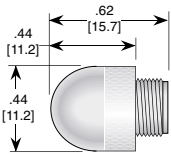

15/32" Relampable Panel LED Lamps

15/32" (11.7mm) Mtg. Dia. Front Mount with T1-3/4" Midget Flange LED

(Meets MIL Spec MIL-L-3661B)

Series

MFS470 = 1 Chip
MFS473 = 3 Chip
MFS476 = 6 Chip

MFS470 C R3K - 28V - BP

Options

BP = Bi-Polar (AC/DC)
(Black Bezel)

Lens

C = Tinted Clear
CW = Water Clear
TW = Milky White

LED Color

1 Chip (Super Intensity)

R3K = SP Red ●
O3K = SP Orange ●
Y3K = SP Yellow ●
IW2K = Inc White ○
W600 = C. White ○
G1K = UL. Green ●
AG6K = A. Green ●
B1K = SP. Blue ●

3/6 Chip (Std Intensity)

R7 = UL Red ●
R6 = HE Red ●
O6 = Orange ●
Y6 = Yellow ●
W6 = P. Yellow ●
LY6 = L. Yellow ●
G6 = HE Green ●
PG6 = P. Green ●

Std. Operating Voltage DC

2Vf (Ext. Res. Rqd.)
3.5Vf (Ext. Res. Rqd.)
3.6V
5/6V
12/14V
24V
28V
AC
120VAC

Standard

or

Lens Cap

LCD470-CX (Mil# LC12)
RM820-CX (RFI/EMI Shielded)

Lens Cap

LCF470

Lamp

F203/F206
(3-Chip/6-Chip)

Lamp

FF200

Holder

MFS470B (Mil# LH73/1)
RMM64Y0 (RFI/EMI Shielded)

Watertight

or

Lens Cap

Lens Cap Part Number		Lens Type/Color
LCD470-CR	LCD470W-CR	Clear Red ●
LCD470-CA	LCD470W-CA	Clear Orange ●
LCD470-CY	LCD470W-CY	Clear Yellow ●
LCD470-CG	LCD470W-CG	Clear Green ●
LCD470-CW	LCD470W-CW	Water Clear ○
LCD470-DW	LCD470W-DW	Diff. White ○

T1-3/4 LED Lamps

Series

FF200 = 1 Chip
F203 = 3 Chip
F206 = 6 Chip

FF200 CR3K - 28V - BP

Options

BP = Bipolar (AC/DC)
AC = AC Only

1 Chip (Super Intensity)

R3K = SP Red ●
O3K = SP Orange ●
Y3K = SP Yellow ●
IW2K = Inc White ○
W600 = C. White ○
G1K = UL. Green ●
AG6K = A. Green ●
B1K = SP. Blue ●

3/6 Chip (Std Intensity)

R7 = UL Red ●
R6 = HE Red ●
O6 = Orange ●
Y6 = Yellow ●
W6 = P. Yellow ●
LY6 = L. Yellow ●
G6 = HE Green ●
PG6 = P. Green ●

Std. Operating Voltage DC

2Vf (Ext. Res. Rqd.)
3.5Vf (Ext. Res. Rqd.)
3.6V
5/6V
12/14V
24V
28V
AC
120VAC