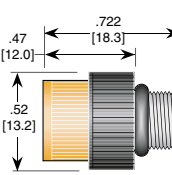

Watertight