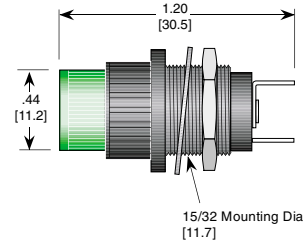

Standard

or

Lens Cap

LCD470-CX (Mil# LC12)
RM820-CX (RFI/EMI Shielded)

Lens Cap

LCF470

Lamp

F203/F206
(3-Chip/6-Chip)

Lamp

FF200

Holder

MFS470B (Mil# LH73/1)
RMM64Y0 (RFI/EMI Shielded)