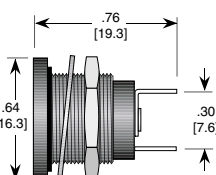

Lamp

FF200

Holder

MFS470B (Mil# LH73/1)
RMM64Y0 (RFI/EMI Shielded)

Watertight

or

Lens Cap

Lens Cap Part Number		Lens Type/Color
LCD470-CR	LCD470W-CR	Clear Red ●
LCD470-CA	LCD470W-CA	Clear Orange ●
LCD470-CY	LCD470W-CY	Clear Yellow ●
LCD470-CG	LCD470W-CG	Clear Green ●
LCD470-CW	LCD470W-CW	Water Clear ○
LCD470-DW	LCD470W-DW	Diff. White ○