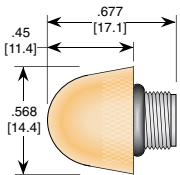

Watertight