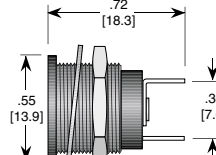

or

Lens Cap

LCD470-CX (Mil# LC12)
RM820-CX (RFI/EMI Shielded)

Lens Cap

LCF470

Lamp

F203/F206
(3-Chip/6-Chip)

Lamp

FF200

Holder

MFS470B (Mil# LH73/1)
RMM64Y0 (RFI/EMI Shielded)