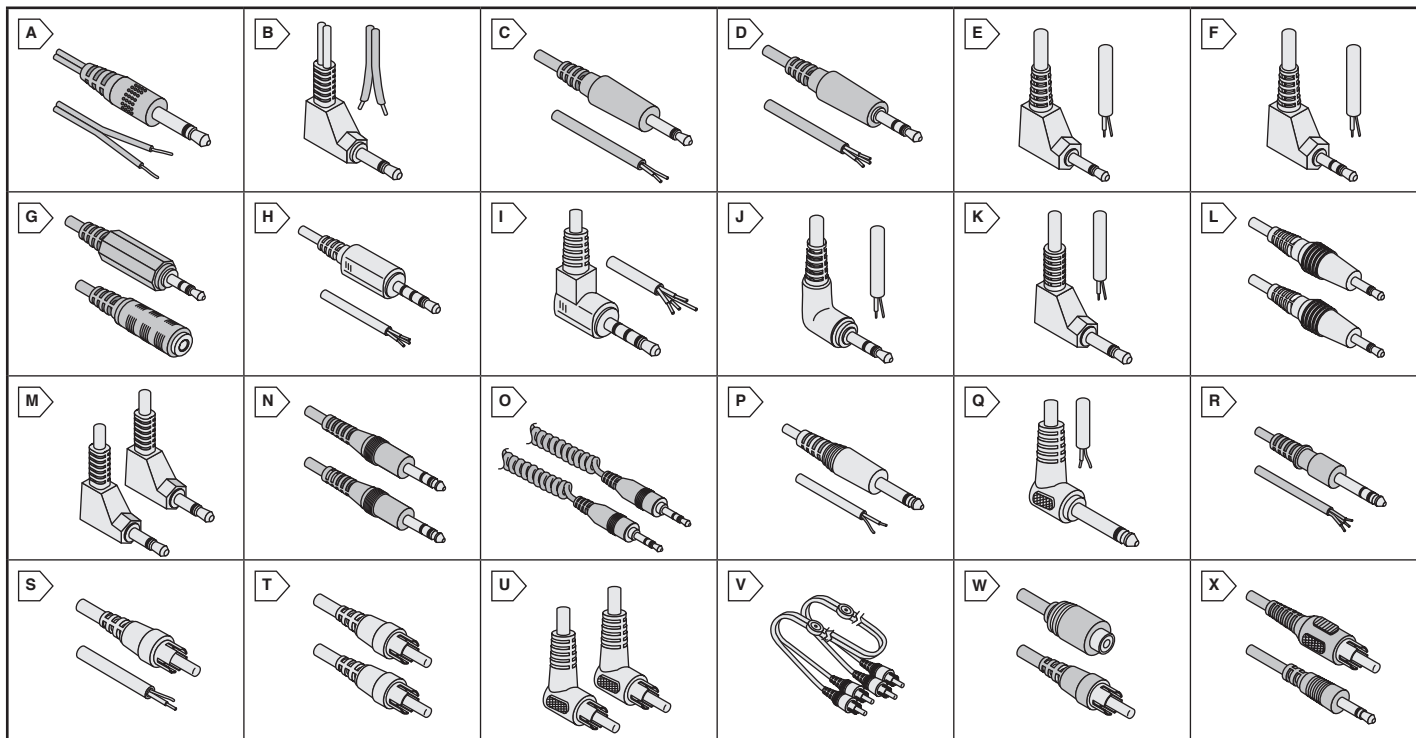

KOBICONN Cable Assemblies and Adapters

PHONE TYPE CABLES

For quantities greater than listed, call for quote.

MOUSER STOCK NO.	Fig.	Meters	Color	Termination	Termination	Price Each		
						1	10	100
2.5mm Connector, Parallel Cable								
172-2133	A	.914	Black	Mono plug	Stripped & tinned	2.35	1.81	1.64
172-2103	A	1.82	Black	Mono plug	Stripped & tinned	3.02	2.32	2.11
172-2113	A	3.05	Black	Mono plug	Stripped & tinned	3.11	2.39	2.17
172-2003	B	1.82	Gray	Mono, 90° plug	Stripped & tinned	2.89	2.22	2.02
2.5mm Connector, Shielded Cable								
172-2104	C	1.82	Black	Mono plug	Stripped & tinned	3.16	2.43	2.21
172-2114	C	3.05	Black	Mono plug	Stripped & tinned	4.38	3.37	3.06
172-2134	C	.914	Black	Mono plug	Stripped & tinned	2.48	1.90	1.73
172-0120	C	1.82	Gray	Mono plug	Stripped & tinned	4.46	3.43	3.12
172-2234	D	.914	Black	Stereo plug	Stripped & tinned	4.01	3.09	2.81
172-2204	D	1.82	Black	Stereo plug	Stripped & tinned	5.14	3.96	3.60
172-2214	D	3.05	Black	Stereo plug	Stripped & tinned	6.92	5.32	4.84
172-2304	D	1.82	Gray	Stereo plug	Stripped & tinned	4.94	3.80	3.46
172-2004	E	1.82	Gray	Mono, 90° plug	Stripped & tinned	3.15	2.42	2.20
172-2009	E	.914	Black	Mono, 90° plug	Stripped & tinned	2.83	2.17	1.98
172-2069	E	1.82	Black	Mono, 90° plug	Stripped & tinned	3.26	2.51	2.28
172-2019	E	3.05	Black	Mono, 90° plug	Stripped & tinned	4.46	3.43	3.12
172-2310	F	.914	Black	Stereo, 90° plug	Stripped & tinned	4.35	3.35	3.05
172-2010	F	1.82	Black	Stereo, 90° plug	Stripped & tinned	4.73	3.64	3.31
172-2110	F	3.05	Black	Stereo, 90° plug	Stripped & tinned	5.49	4.22	3.84
172-2533	G	.914	Black	Stereo plug	Stereo Jack	5.41	4.16	3.78
172-2574	G	1.82	Black	Stereo plug	Stereo Jack	5.90	4.54	4.13
172-2535	G	3.05	Black	Stereo plug	Stereo Jack	7.23	5.56	5.05
172-7425	H	1.82	Black	4 Cond Stereo plug	Stripped & tinned	6.65	5.11	4.65
172-7446-E	I	1.82	Black	4 Cond Stereo 90°	Stripped & tinned	4.62	3.08	2.80
172-MC254-EX	J	1.82	Black	4 Cond 90° plug, use w/161-2828-E only	Stripped & tinned	15.95	13.29	12.08
3.5mm Connector, Parallel Cable								
172-1283	A	.914	Black	Mono plug	Stripped & tinned	2.39	1.83	1.67
172-1286	A	1.82	Black	Mono plug	Stripped & tinned	3.15	2.42	2.20
172-1281	A	3.05	Black	Mono plug	Stripped & tinned	3.96	3.04	2.77
172-2005	B	1.82	Gray	Mono, 90° plug	Stripped & tinned	3.66	3.32	3.02
3.5mm Connector, Shielded Cable								
172-0109	C	1.82	Gray	Mono plug	Stripped & tinned	3.52	2.71	2.46
172-2136	C	.914	Black	Mono plug	Stripped & tinned	2.35	1.81	1.65
172-2106	C	1.82	Black	Mono plug	Stripped & tinned	3.64	2.80	2.55
172-2116	C	3.05	Black	Mono plug	Stripped & tinned	4.19	3.22	2.93
172-7437-E	D	.914	Black	Stereo plug	Stripped & tinned	2.60	2.11	1.93
172-7435-E	D	1.82	Black	Stereo plug	Stripped & tinned	3.24	2.16	1.96
172-7436-E	D	3.05	Black	Stereo plug	Stripped & tinned	4.95	3.81	3.46
172-7438-E	D	1.82	Gray	Stereo plug	Stripped & tinned	3.54	2.35	2.14
172-7434-E	F	.914	Black	Stereo 90° plug	Stripped & tinned	3.41	2.84	2.59
172-7431-E	F	1.82	Black	Stereo 90° plug	Stripped & tinned	4.55	3.78	3.47
172-7432-E	F	3.05	Black	Stereo 90° plug	Stripped & tinned	4.95	3.30	3.00
172-7433-E	F	1.82	Gray	Stereo 90° plug	Stripped & tinned	3.72	3.09	2.84
172-2006	K	1.82	Gray	Mono, 90° plug	Stripped & tinned	3.09	2.38	2.16
172-3536	L	.914	Gray	Mono plug	Mono plug	3.42	2.63	2.39
172-0129	L	1.52	Gray	Mono plug	Mono plug	3.86	2.97	2.70
172-2137	L	.914	Black	Mono plug	Mono plug	3.15	2.42	2.20
172-2107	L	1.52	Black	Mono plug	Mono plug	4.17	3.21	2.92