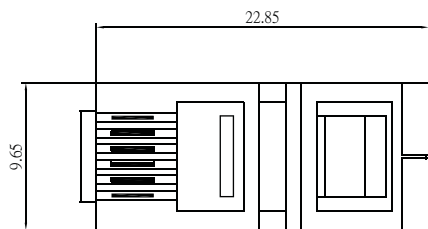

Modular Plug Shielded 6 Position Long Body

Material&Finish
 Housing:PC. UL 94V-2
 Contact :Copper Alloy
 Contact Plated:Gold Plated

Flat Oval Cable

Round Cable

Order Information

Modular Plug Shielded 8 Position Long Body For C6