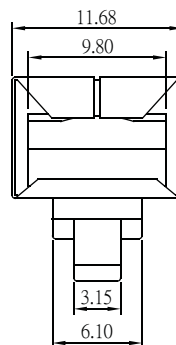

Modular Plug Shielded 8 Position Long Body For C6

Material&Finish
Housing:PC. UL 94V-2
Contact :Copper Alloy
Contact Plated:Gold Plated