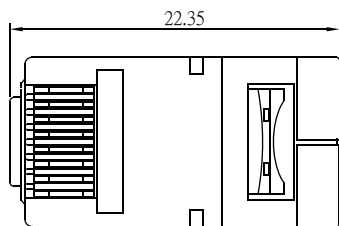

Modular Plug Shielded 8 Position Long Body For C6

Material&Finish
Housing:PC. UL 94V-2
Contact :Copper Alloy
Contact Plated:Gold Plated