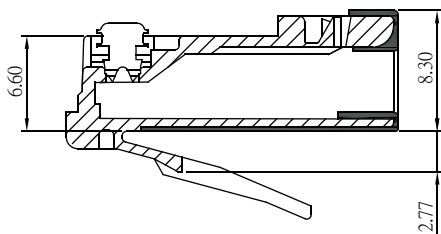

Modular Plug Shielded 6 Position Long Body

Material&Finish
 Housing:PC. UL 94V-2
 Contact :Copper Alloy
 Contact Plated:Gold Plated

Flat Oval Cable

Round Cable

Order Information

Modular Plug Shielded 8 Position Long Body For C6

Material&Finish
 Housing:PC. UL 94V-2
 Contact :Copper Alloy
 Contact Plated:Gold Plated

Order Information