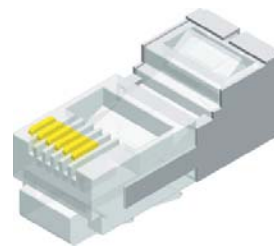

Modular Plug Shielded 6 Position Long Body

Material&Finish
 Housing:PC. UL 94V-2
 Contact :Copper Alloy
 Contact Plated:Gold Plated

Flat Oval Cable

Round Cable

Order Information

Modular Plug Shielded 8 Position Long Body For C6

Material&Finish
 Housing:PC. UL 94V-2
 Contact :Copper Alloy
 Contact Plated:Gold Plated

Order Information