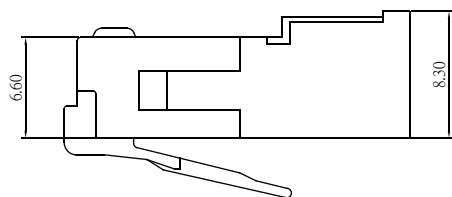

Modular Plug Shielded 6 Position Long Body

Material&Finish
 Housing:PC. UL 94V-2
 Contact :Copper Alloy
 Contact Plated:Gold Plated

Flat Oval Cable

Round Cable

Order Information

Modular Plug Shielded 8 Position Long Body For C6