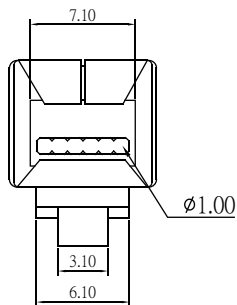

Modular Plug Shielded 6 Position Long Body

Material&Finish
 Housing:PC. UL 94V-2
 Contact :Copper Alloy
 Contact Plated:Gold Plated

Flat Oval Cable

Round Cable

Order Information

Modular Plug Shielded 8 Position Long Body For C6

Material&Finish
 Housing:PC. UL 94V-2
 Contact :Copper Alloy
 Contact Plated:Gold Plated

Order Information