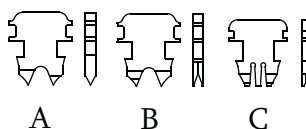

Modular Plug Shielded 8 Position Long Body For C6

Material&Finish
Housing:PC. UL 94V-2
Contact :Copper Alloy
Contact Plated:Gold Plated