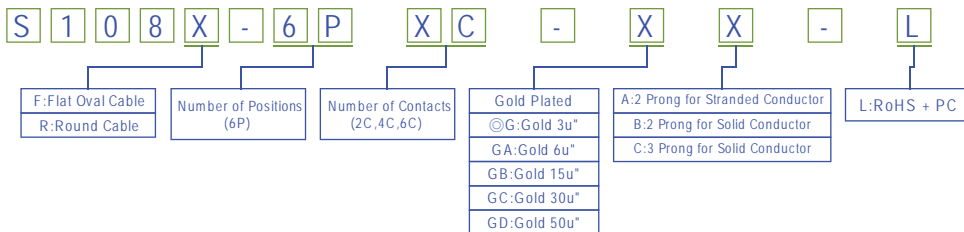

Modular Plug Shielded 6 Position Long Body

Material&Finish
 Housing:PC. UL 94V-2
 Contact :Copper Alloy
 Contact Plated:Gold Plated

Flat Oval Cable

Round Cable

Order Information

Modular Plug Shielded 8 Position Long Body For C6

Material&Finish
 Housing:PC. UL 94V-2
 Contact :Copper Alloy
 Contact Plated:Gold Plated

Order Information