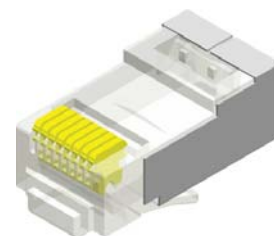

Modular Plug Shielded 6 Position Long Body

Material&Finish
 Housing:PC. UL 94V-2
 Contact :Copper Alloy
 Contact Plated:Gold Plated

Flat Oval Cable

Round Cable

Order Information

Modular Plug Shielded 8 Position Long Body For C6

Material&Finish
 Housing:PC. UL 94V-2
 Contact :Copper Alloy
 Contact Plated:Gold Plated

Order Information