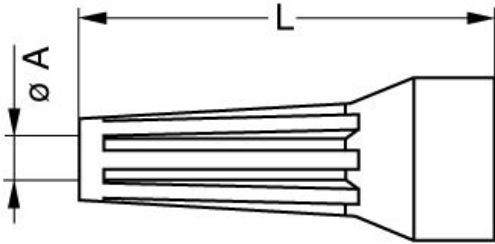

DRAWINGS

Draws

No keying

Dimensions

	A	L
mm.	5.4	30
in.	0,21	1,18

RECOMMENDED BY LEMO

Tools

Cables