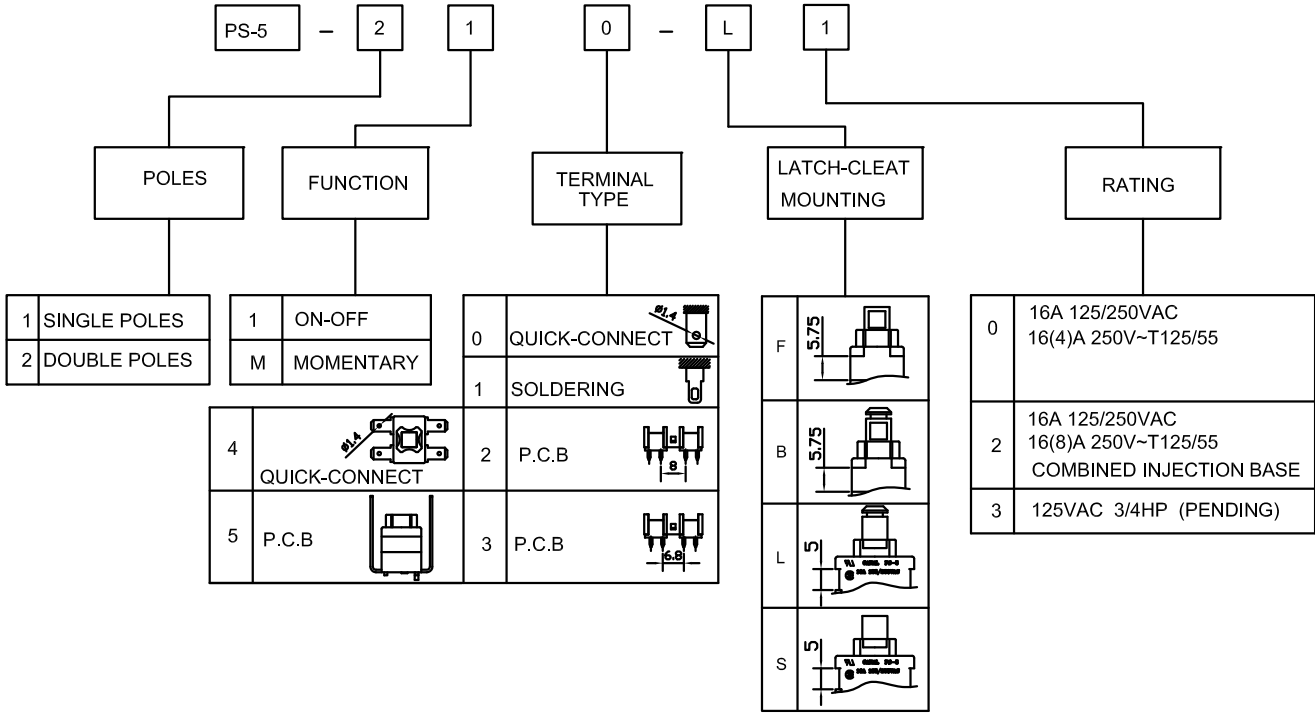

CLEAT FITTING

SNAP-IN MOUNTING