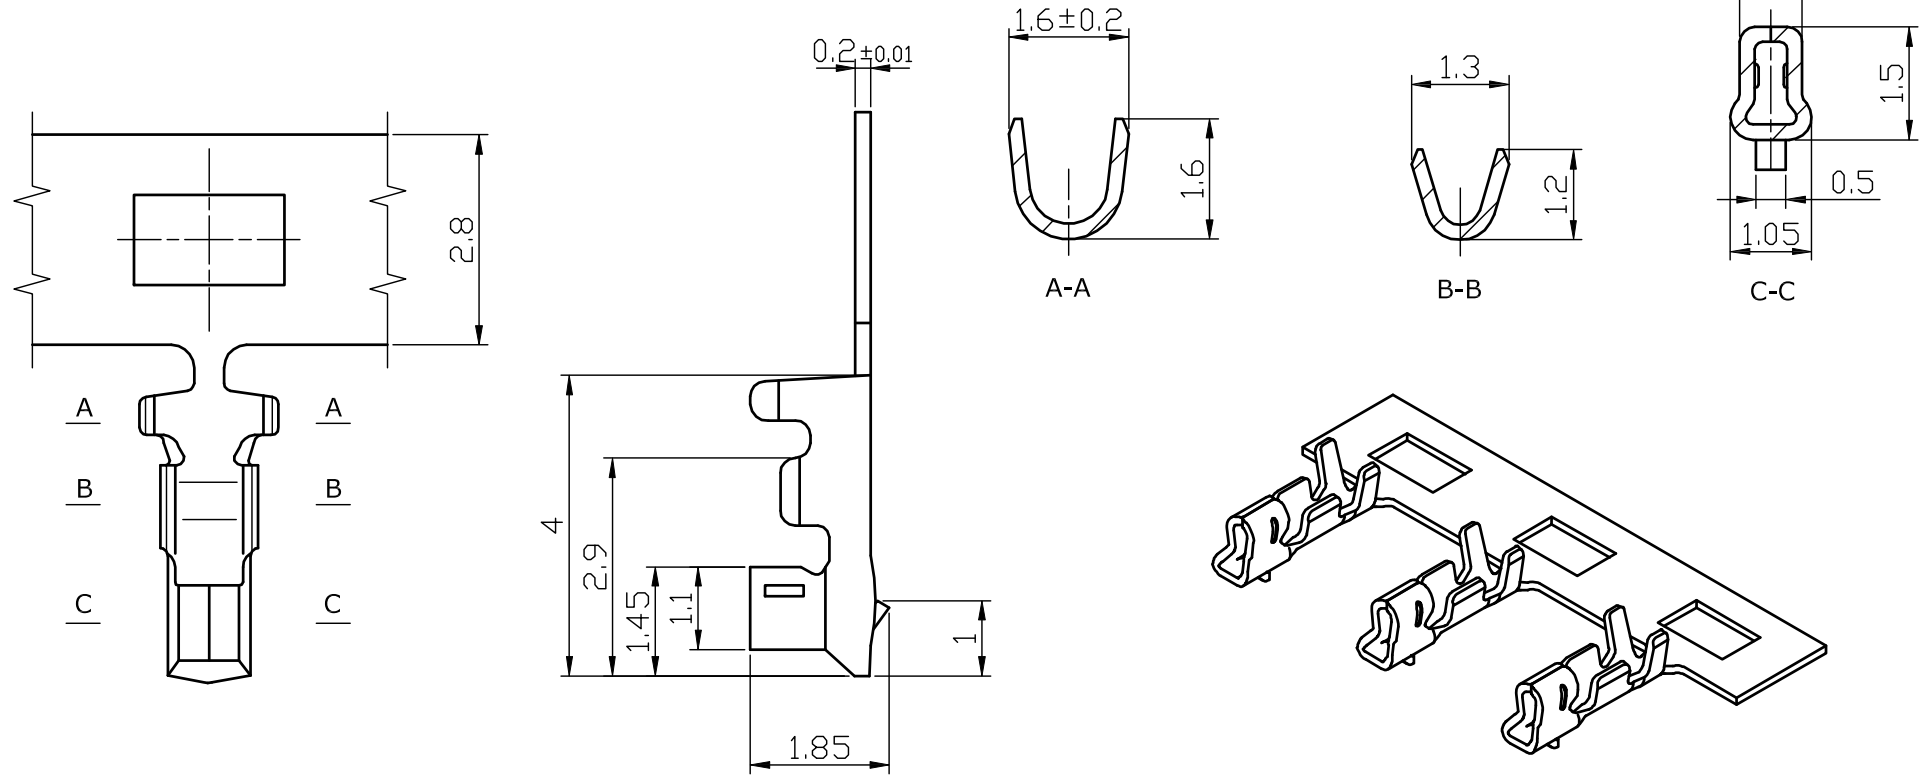

C

D

E

Order Information & Specification

Part NO.	Wire Range	Material	Finish	Qty/reel
T1500-TP	AWG#32-#26	Phosphor Bronze	Tin plated	11,000pcs

Morecrafts Technology  
 TEL: +886-2-2966-1326  
 FAX: +886-2-2966-1352  
 www.morecrafts.com.tw

PART NO.	T1500-TP	DRAWN	Andrew
DRAWING NO.	T1500-TP	CHECKED	Claudia
DATE	2019/04/24	APPROVED	Brian

TITLE:	1.50mm pitch Terminal	REV.	A0	TOLERANCE	.X ±0.25 .XX ±0.20	SCALE	1:1	UNIT	mm	NO.		DESCRIPTION		DATE	
--------	-----------------------	------	----	-----------	-----------------------	-------	-----	------	----	-----	--	-------------	--	------	--