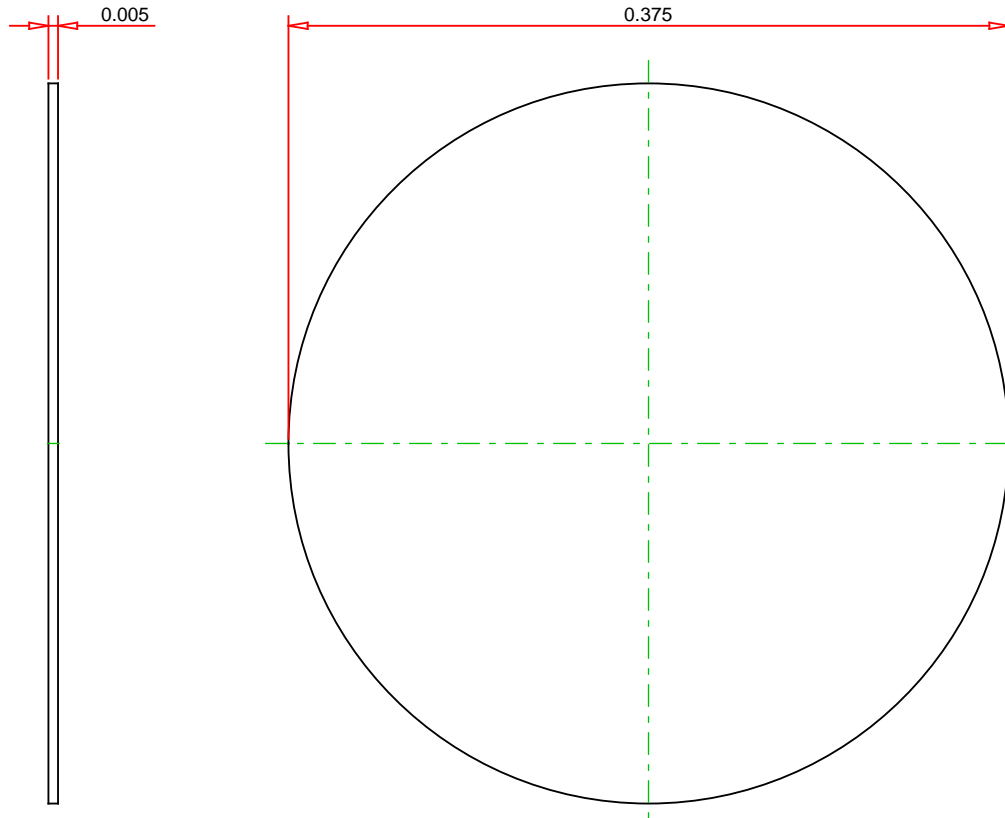

Part No.: XSF-20

SS Wire Screens - Unbound Screens

- Drawing Not to Scale
- Dimensions Subject to Change
- Dimensions in Inches

- RoHS Compliant
- REACH Compliant
- Does Not Contain Any Conflict Minerals

Tel.: 1.800.533.3285
Email: info@okeefecontrols.com
Web: www.okeefecontrols.com
Address: 4 Maple Drive Monroe, CT 06468

This template has been prepared for informational purposes pursuant to specifications provided by you and at your request. Template dimensions are for reference only and subject to change, non-specified dimensions may not be accurate. Please contact O'Keefe Controls Co. for more information. Each reader of the template should consult with his or her own qualified engineer prior to using the template in whole or in part.