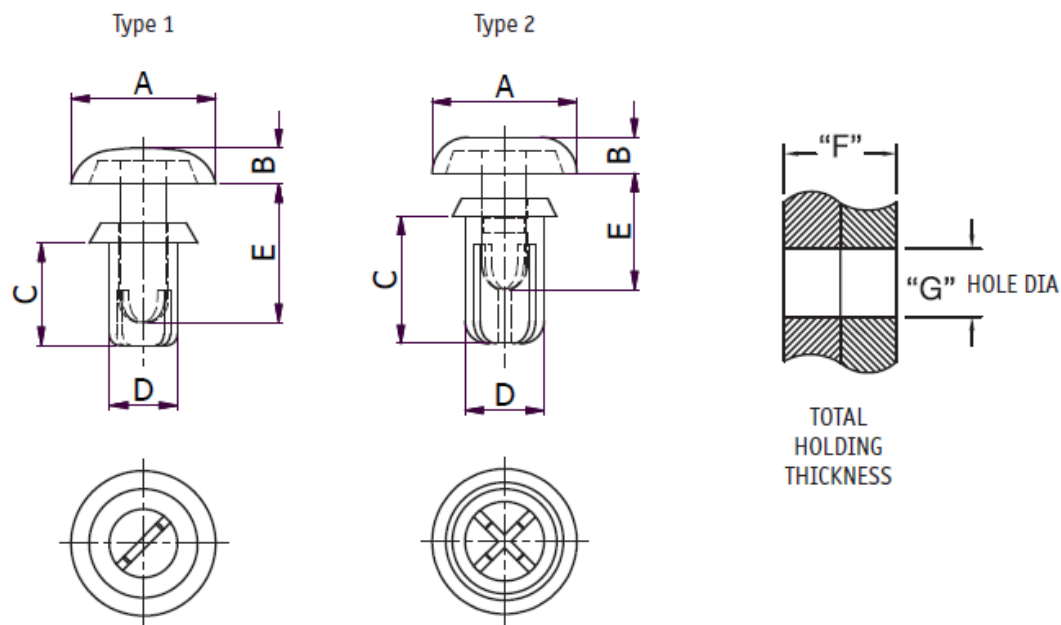

# Richco Plastic Snap-action Rivets

- Suitable for a wide range of light-duty fixing applications
- Two-part construction, re-useable, and require no fixing tools
- Various sizes available to cover a panel thickness/gripping range of 1 to 8.5mm
- Made from nylon 6, available in Black or White
- Working temperature range -40°C to +85°C

**Comparison Table**

Colour	Fixing Hole Dia. (mm)	Grip Range (mm)	A (mm)	B (mm)	C (mm)	D (mm)	E (mm)	Stock no.
Black	2.6-2.7	1.0-2.0	5.0	1.4	3.2	2.6	4.5	255-9920
Black	2.6-2.7	2.1-3.0	5.0	1.4	4.2	2.6	4.5	255-9936
Black	2.6-2.7	2.7-3.6	5.0	1.4	4.8	2.6	6.1	255-9942
Black	2.6-2.7	3.4-4.3	5.0	1.4	5.5	2.6	6.1	280-789
Black	3.1-3.2	1.0-2.0	6.4	1.6	3.5	3.0	5.1	255-9958
Black	3.1-3.2	2.0-3.0	6.4	1.6	4.5	3.0	6.1	280-795
Black	4.0-4.1	3.5-4.5	6.4	1.6	5.5	3.0	6.1	280-802
Black	3.1-3.2	4.0-5.0	6.4	1.6	6.5	3.0	7.1	280-818
Black	3.1-3.2	5.0-6.0	6.4	1.6	8.0	3.0	9.0	280-824
Black	3.6-3.7	1.2-2.1	6.4	1.6	3.5	3.5	5.1	255-9964
Black	3.6-3.7	2.2-3.1	6.4	1.6	4.5	3.5	6.1	280-830
Black	3.6-3.7	2.7-3.6	6.4	1.6	5.0	3.5	6.1	255-9970
Black	3.6-3.7	3.2-4.1	6.4	1.6	5.5	3.5	7.1	280-846
Black	3.6-3.7	4.5-5.5	6.4	1.6	7.0	3.5	9.0	255-9986
Black	4.0-4.1	2.5-3.5	8.0	1.8	5.0	4.0	7.0	256-0431