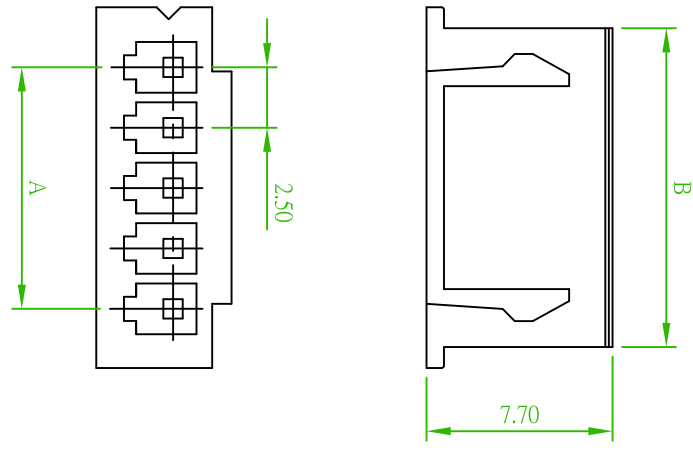

**SPECIFICATIONS**

Current Rating: 3A AC, DC  
 Voltage Rating: 250V AC, DC  
 Temperature Range: -25°C to +85°C  
 Contact Resistance: 20m Ω Max  
 Insulation Resistance: 1000M Ω Min  
 Withstanding Voltage: 800V AC/minute  
 Material: Nylon 66, UL94V-0

**ORDER INFORMATION**

2 5 0 3 H - X X W - L

PART NO.	Dimensions	
	A	B
2503H-02W-L	2.50	5.70
2503H-03W-L	5.00	8.20
2503H-04W-L	7.50	10.70
2503H-05W-L	10.00	13.20
2503H-06W-L	12.50	15.70
2503H-07W-L	15.00	18.20
2503H-08W-L	17.50	20.70
2503H-09W-L	20.00	23.20
2503H-10W-L	22.50	25.70
2503H-11W-L	25.00	28.20
2503H-12W-L	27.50	30.70
2503H-13W-L	30.00	33.20
2503H-14W-L	32.50	35.70
2503H-15W-L	35.00	38.20
2503H-16W-L	37.50	40.70
2503H-17W-L	40.00	43.20
2503H-18W-L	42.50	45.70
2503H-19W-L	45.00	48.20
2503H-20W-L	47.50	50.70

**2.5mm HOUSING**

品名 TITLE		2503H-XXW-L		日期 DATE	03/21/2006
品號 PART NO.		2503H-XXW-L		繪圖 DRAWN	Kent
圖號 DRAWING NO.		2503H-XXW-L		核對 CHECKED	Paul
客戶品號 CUSTOMER P/N		.X ±0.25		核准 APPROVED	James
公差 TOLERANCE		.XX ±0.20		單位 UNIT	mm
版本 REV.		A			
比例 SCALE		FREE			
AREA		REV.		DESCRIPTION	
DATE		DESCRIPTION		DATE	

PART NO.	Dimensions	
	A	B
2503H-02W-L	2.50	5.70
2503H-03W-L	5.00	8.20
2503H-04W-L	7.50	10.70
2503H-05W-L	10.00	13.20
2503H-06W-L	12.50	15.70
2503H-07W-L	15.00	18.20
2503H-08W-L	17.50	20.70
2503H-09W-L	20.00	23.20
2503H-10W-L	22.50	25.70
2503H-11W-L	25.00	28.20
2503H-12W-L	27.50	30.70
2503H-13W-L	30.00	33.20
2503H-14W-L	32.50	35.70
2503H-15W-L	35.00	38.20
2503H-16W-L	37.50	40.70
2503H-17W-L	40.00	43.20
2503H-18W-L	42.50	45.70