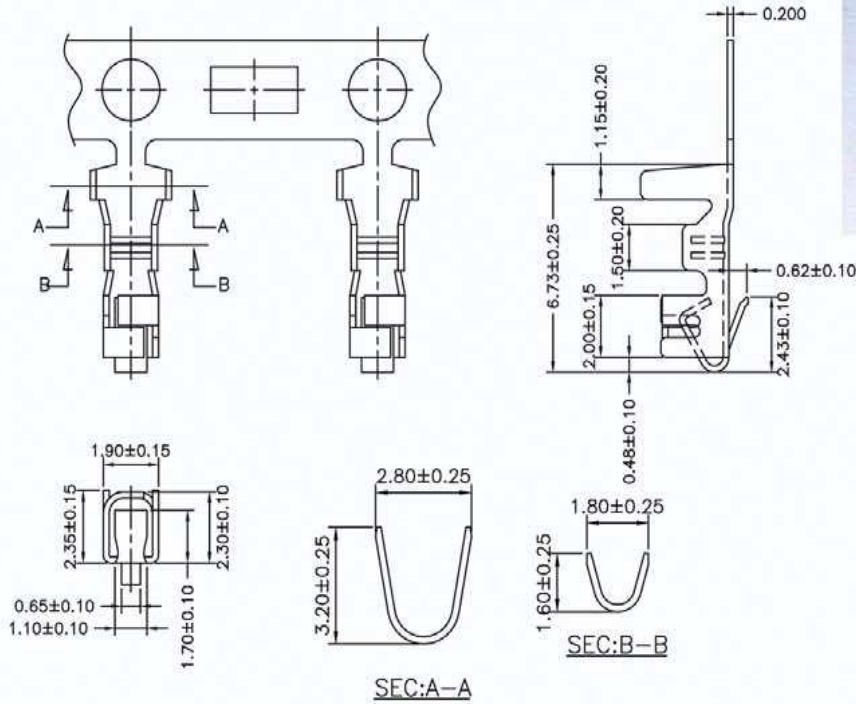

2.5mm TERMINAL / HOUSING