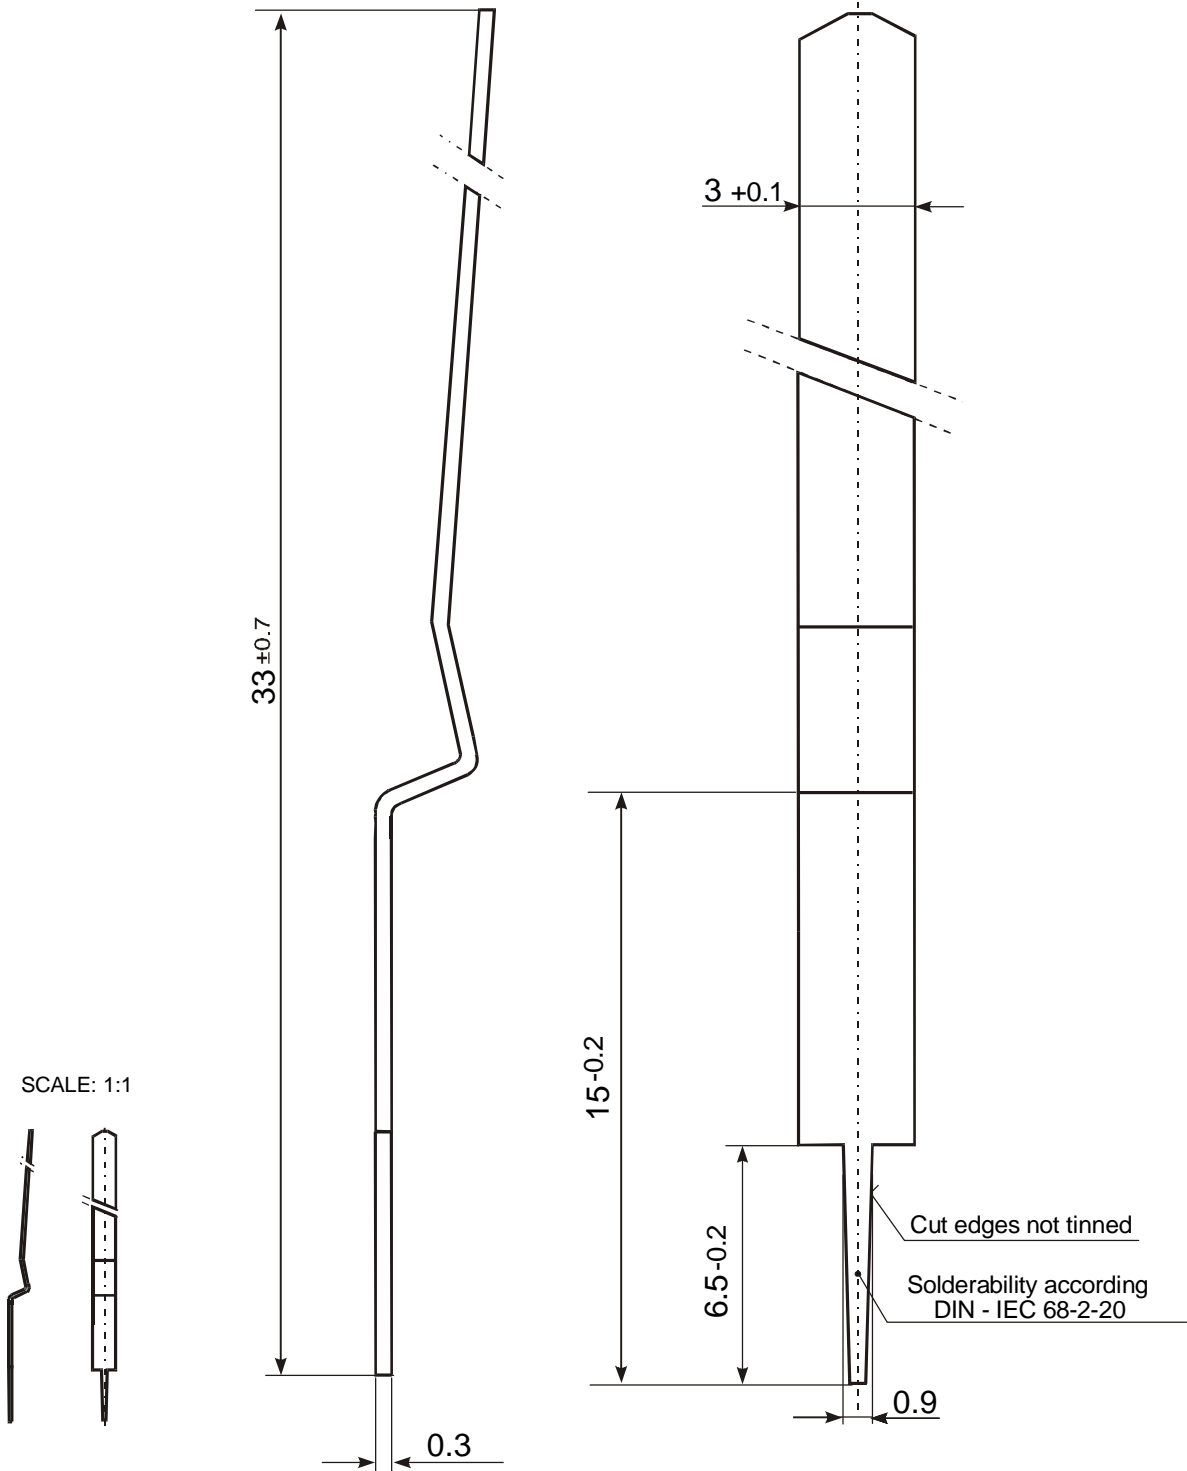

Mounting Brackets Type S18141
for Serie KH-0, KV, KU, KT and KF

packing: 5.000 pcs. bulk
Ordering example: S18141